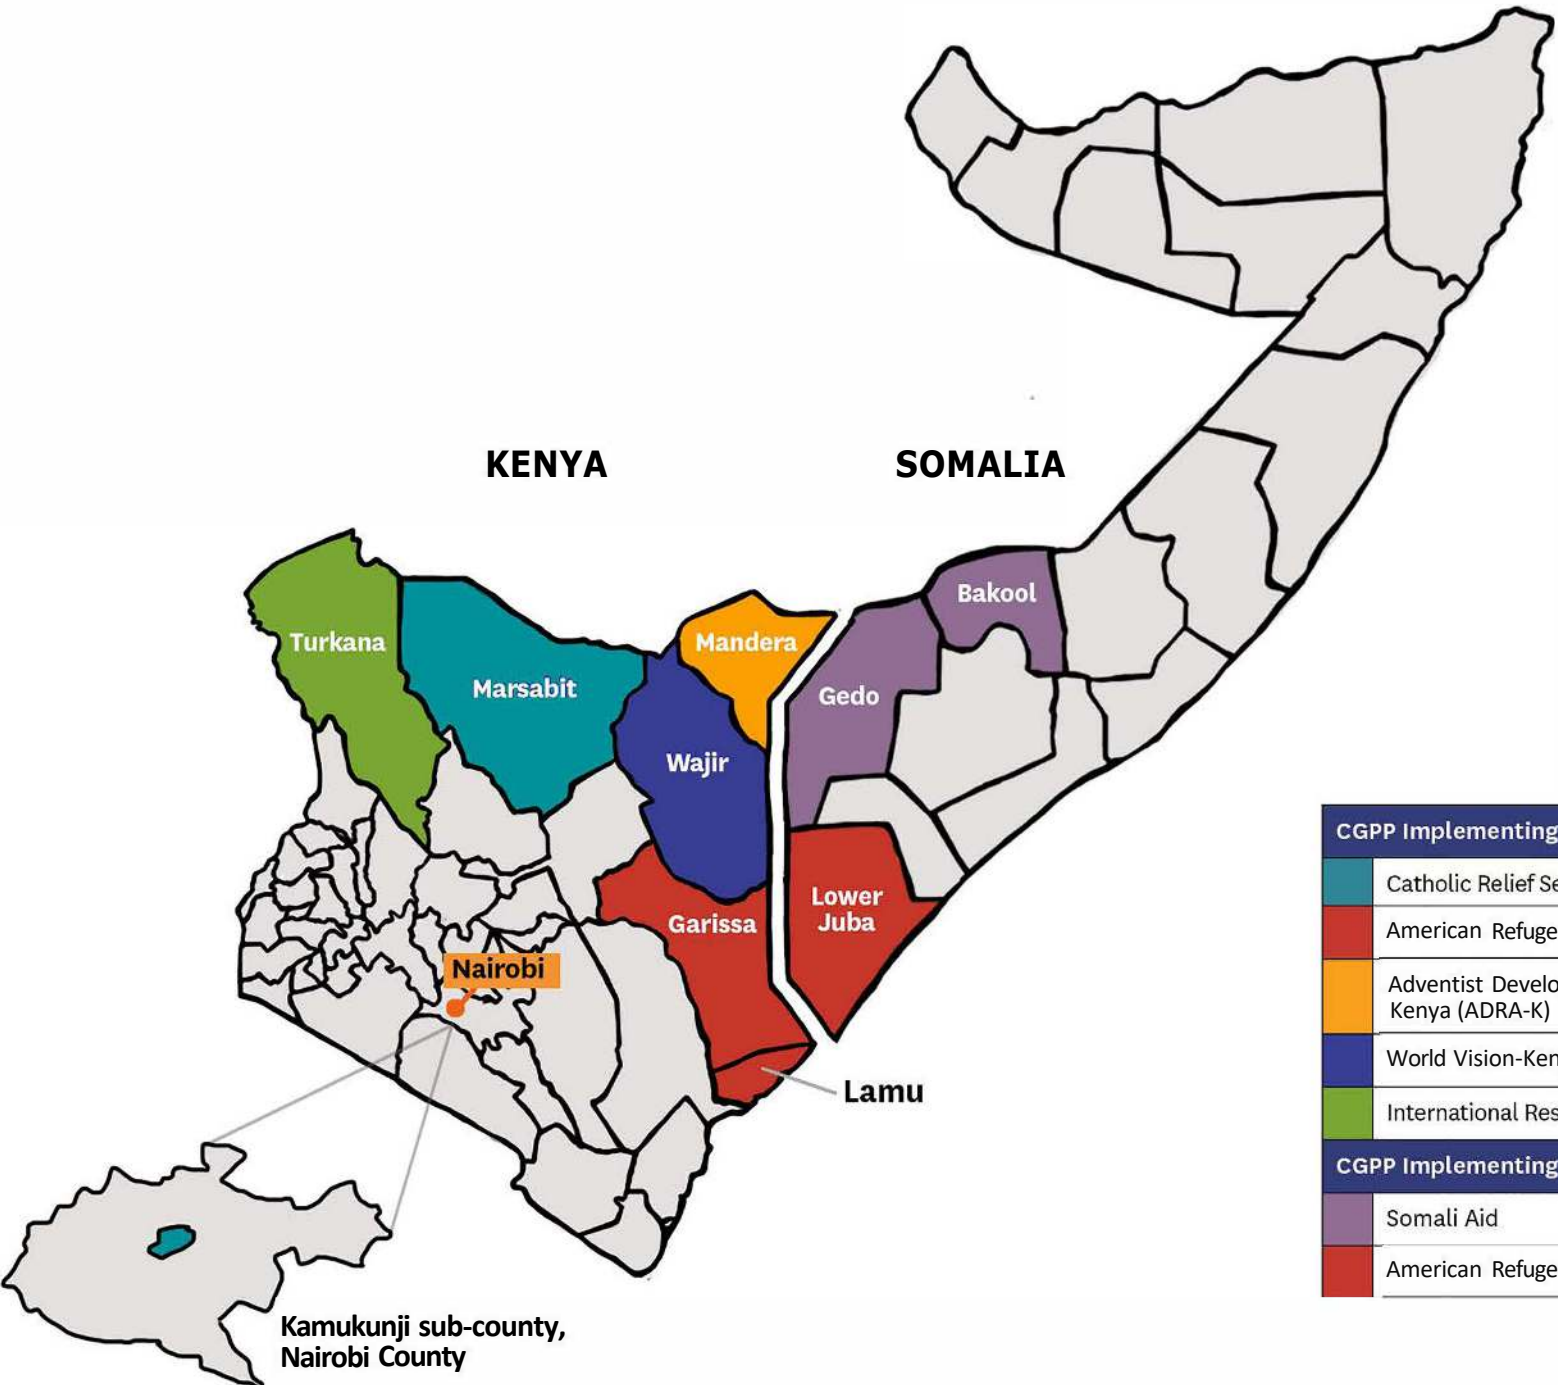

HORN OF AFRICA: KENYA AND SOMALIA

CGPP Implementing Partners by County in Kenya	
	Catholic Relief Services (CRS)
	American Refugee Committee (ARC)
	Adventist Development and Relief Agency - Kenya (ADRA-K)
	World Vision-Kenya (WV-K)
	International Rescue Committee (IRC)
CGPP Implementing Partners by Region in Somalia	
	Somali Aid
	American Refugee Committee (ARC)